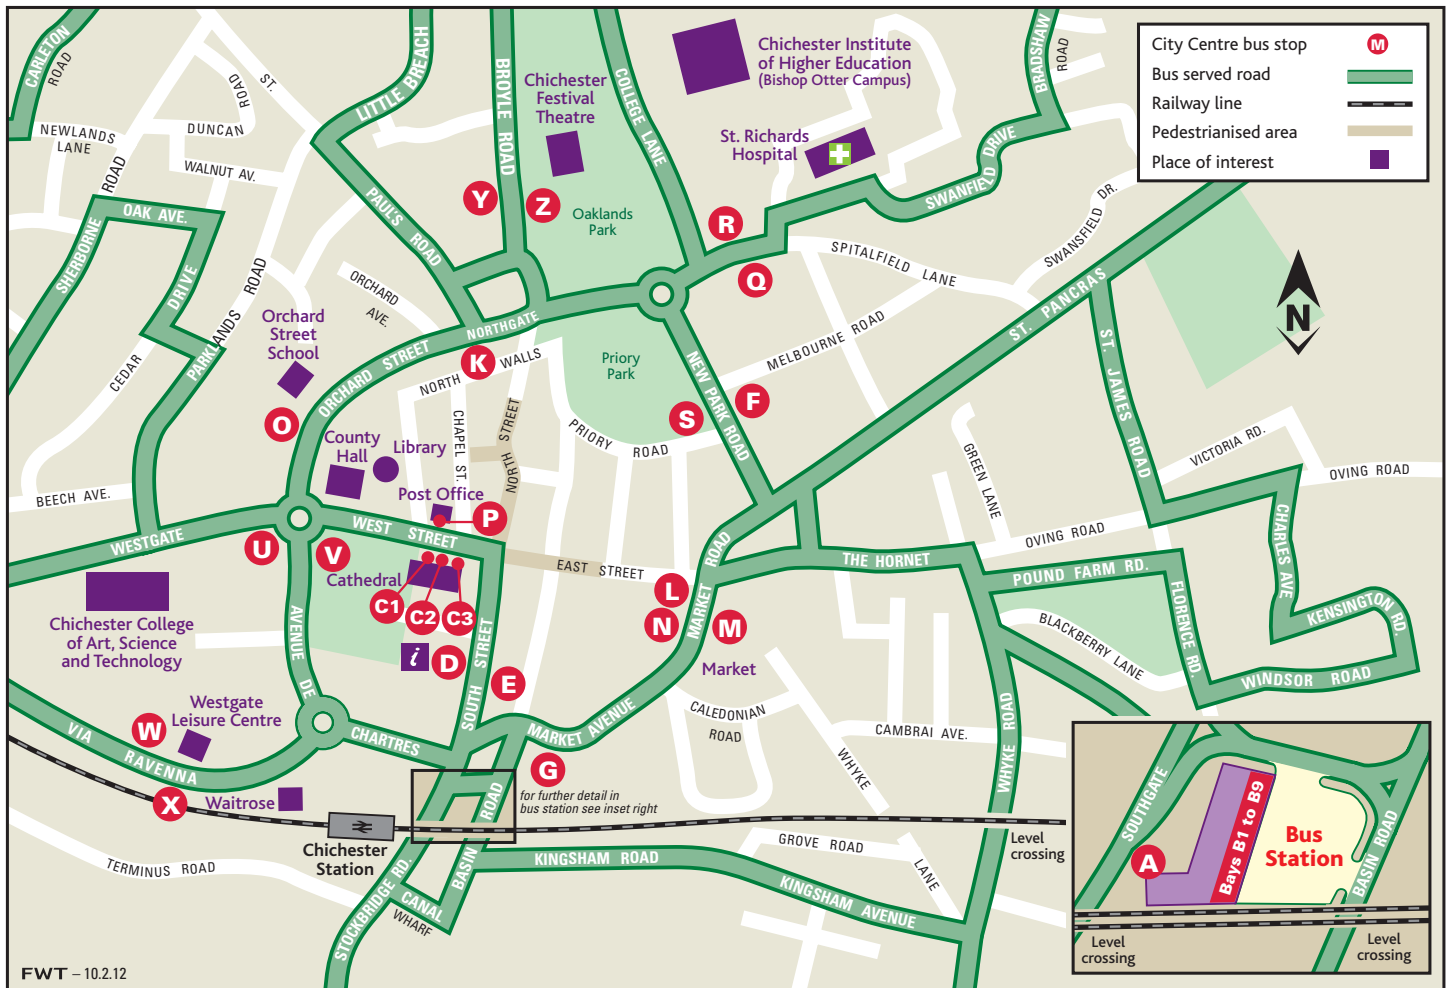

# Where to catch your Stagecoach bus in CHICHESTER

Service No.	Destination	Bus Stops
47/47A	East Broyle, Parklands	<span style="color: red;">B7 C2 D</span>
48	Tesco	<span style="color: red;">B4 C3 D V X</span>
50	Graylingwell Park Estate	<span style="color: red;">B2 C2 D O</span>
51	Hunston, Sidlesham, Selsey	<span style="color: red;">B5 E L P U</span>
52/53	Birdham, Bracklesham, East & West Wittering	<span style="color: red;">A E P</span>
55	Halnaker, Boxgrove, Tangmere	<span style="color: red;">B7 E L P R S U</span>
56	Arundel Park	<span style="color: red;">B4 E L P</span>
60	North Mundham, Pagham, Bognor Regis	<span style="color: red;">B6 E K P Z</span>
60	Summersdale	<span style="color: red;">B3 C2 D O Y</span>
60	Lavant, Singleton, Cocking, Midhurst	<span style="color: red;">B3 C2 D O Y</span>
700	Bognor Regis, Littlehampton, Worthing, Brighton	<span style="color: red;">B6 E N P U W</span>
700	Southbourne, Emsworth, Havant, Portsmouth	<span style="color: red;">B9 C1 D G M V X</span>

### Bus Station bay allocations for Chichester

<b>Bay 1</b>	
<b>Bay 2</b>	National Express Coaches 50 to Graylingwell Park Estate
<b>Bay 3</b>	60 to Summersdale or Lavant, Singleton and Midhurst
<b>Bay 4</b>	48 to Tesco 56 to Arundel Park
<b>Bay 5</b>	51 'The Link' to Selsey
<b>Bay 6</b>	60 to Pagham and Bognor Regis 700 to Littlehampton, Worthing and Brighton
<b>Bay 7</b>	47/47A to Parklands and East Broyle 55 to St. Richards Hospital and Tangmere
<b>Bay 8</b>	Buses to the Cathedral only
<b>Bay 9</b>	56 to Fishbourne and Bosham 700 to Emsworth, Havant, Portsmouth, Southsea

**52/53 'The Circuit'** buses run from stop A the other side of the Bus Station opposite the Globe Public House

Updated: 10th February 2012